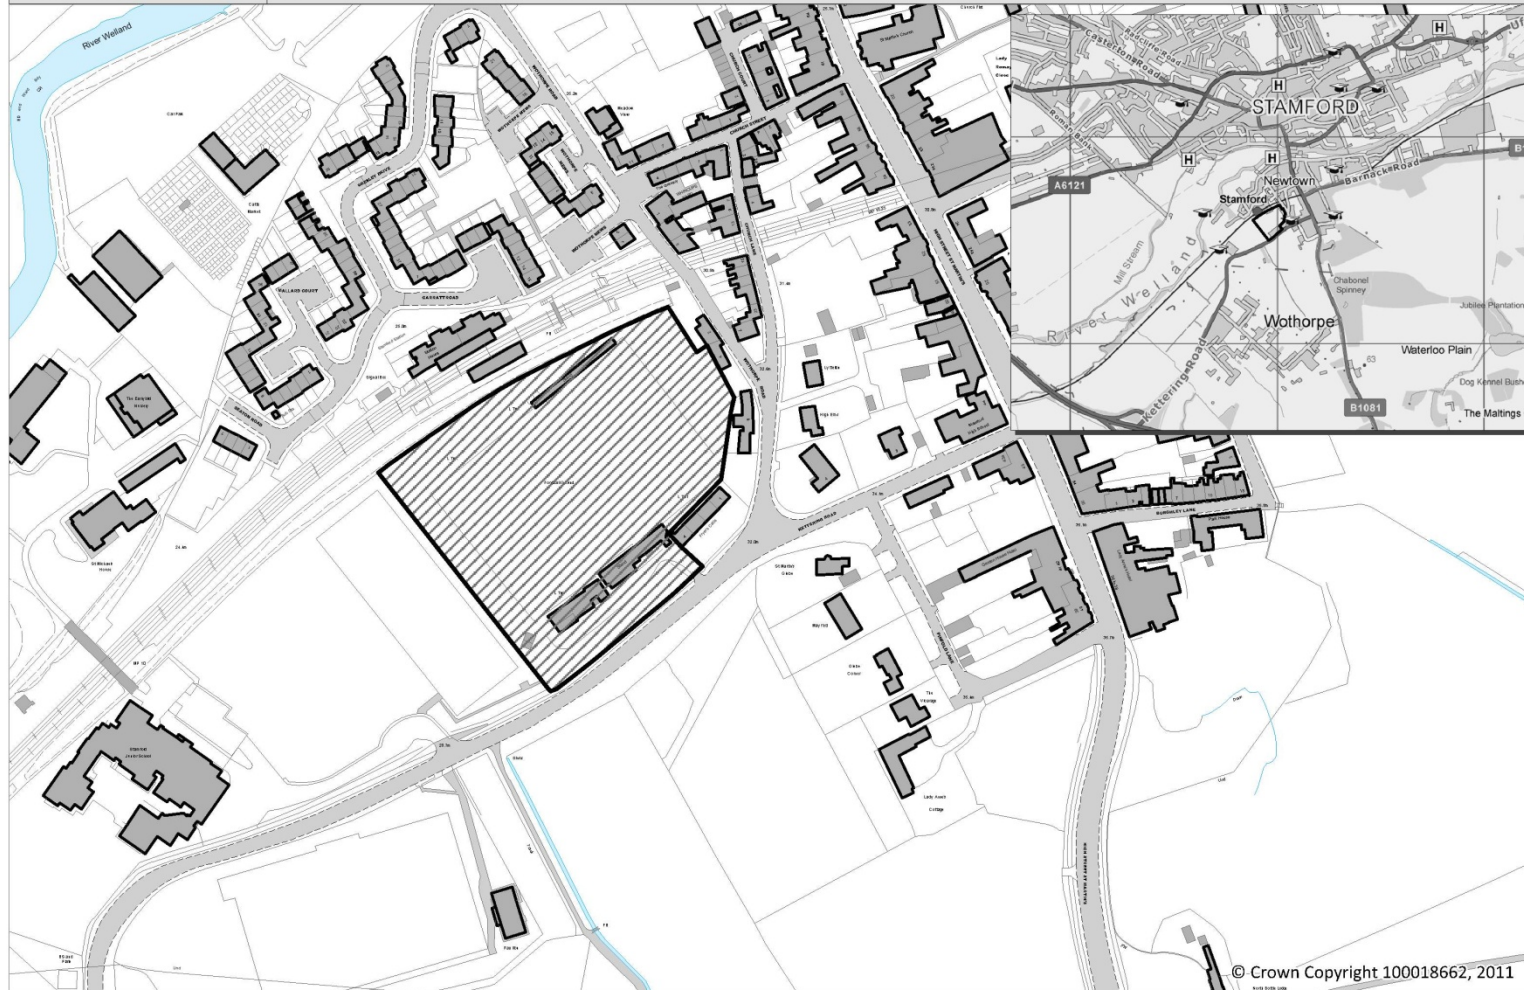

Proposed Allocation STAM05 - Stamford AFC, Kettering Road