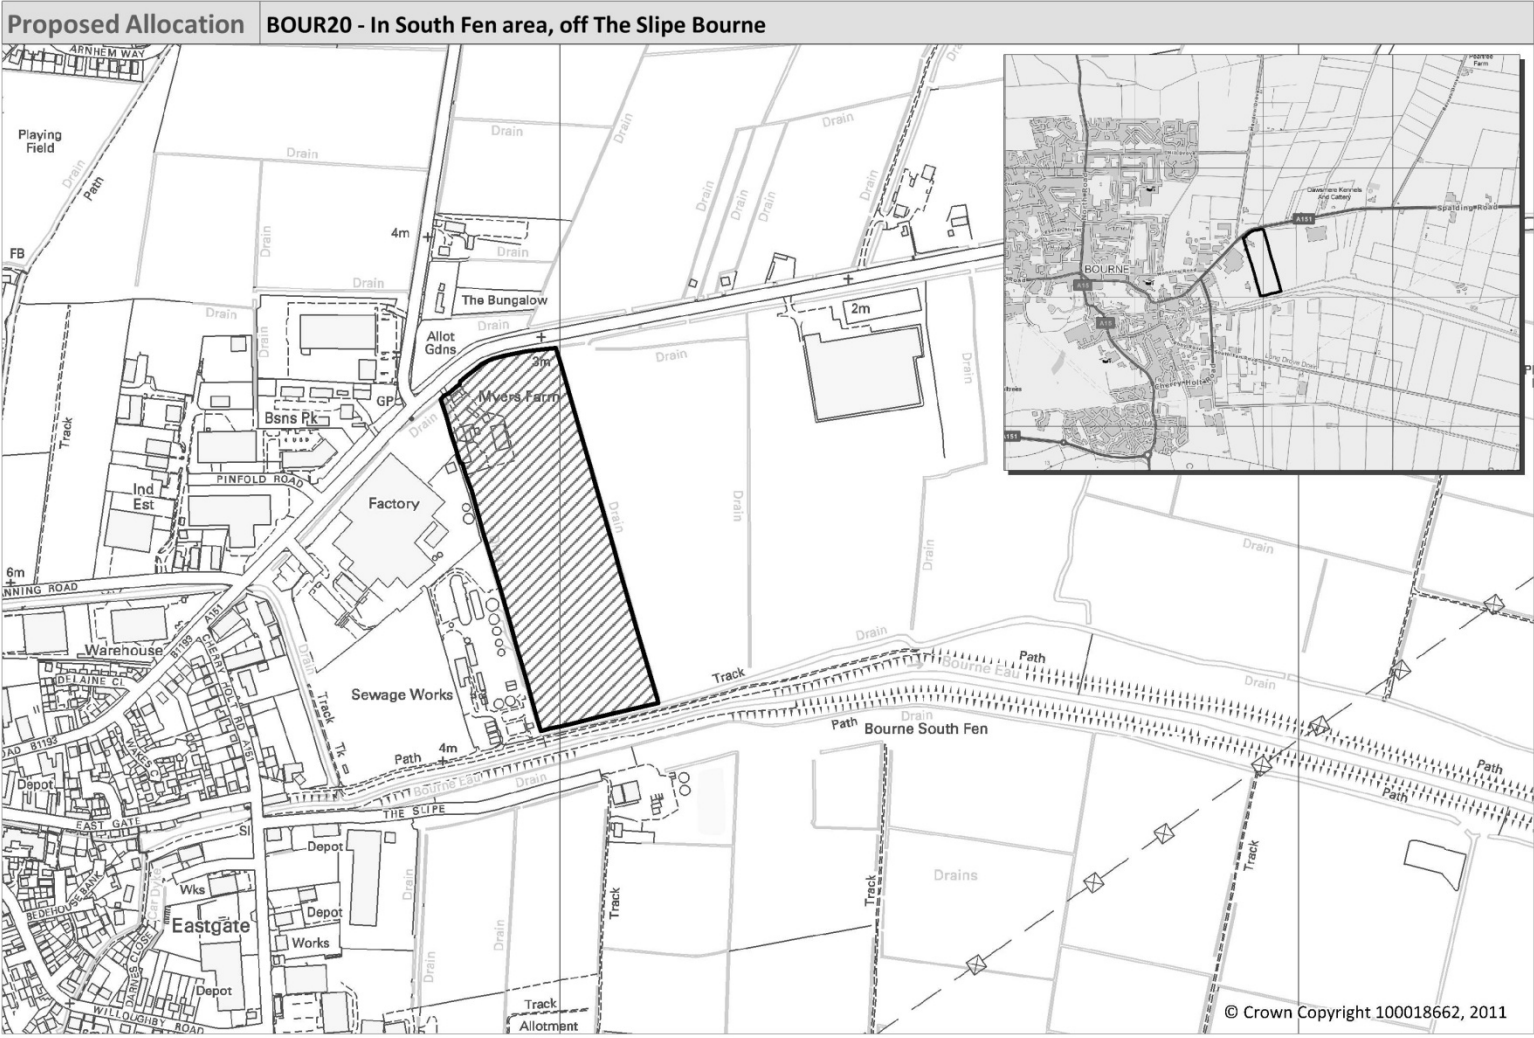

## Appendix 6 : Maps of sites Recommended for Allocation

Site Ref	Location	Page no.
BOUR19	North of Bourne Eau, East of Carr Dyke	10
BOUR32	Land south of West Road, North of Elsea Park	11
BOUR23-25	Land between Carr Dyke and Meadow Drove, North of Manning Road	12
BOUR20	In South Fen area, off The Slipe Bourne	9
BOUR 12&11	Land south of Tunnel Bank	8
STAM01 &02	Land between Empingham Road and Tinwell Road	18
STAM09&10	Land South of Uffington Road incorporating former sewage works	19
STAM05	Stamford AFC, Kettering Road	14
STAM08	Off Barnack Road, Stamford	13
ADD39	land r/o Belvoir Close	16
ADD42	Land Adjacent to Kettering Road, Stamford	15
ADD41	land off Priory Road	17
ADD38	land to East of Tesco Superstore, Godsey Lane, MD	24
ADD44	Land North of Towngate East	23
DEEP02	Land West of Linchfield Road	22
MDEEP14	East of Northfields Industrial Estate, Market Deep	21
DEEP07	Land at Spalding Road/Broadgate Lane	20
ADD8	land west of Chilvers Close & The Drift, Barrowby	2
COL4a	Site off Bridge End Road, Colsterworth	4
ADD15a	land between Bourne Road & Swinstead Road Corby Glen	3
GGON08a	Land East of Easthorpe Road, Great Gonerby	5
HARL06	Adj doctors surgery, Swinehill, Harlaxton	6
LB02a	Land at Main Road, Long Bennington	7

**Proposed Allocation** ADD15a - land between Bourne Road & Swinstead Road, adjacent

© Crown Copyright 100018662, 2011

**Proposed Allocation COL4a - Site off Bridge End Road**

Proposed Allocation GGON08 - Land East of Eastthorpe Road

**Proposed Allocation HARL06 - Adj doctors surgery, Swinehill**

Proposed Allocation LB02a - Land at Main Road

**Proposed Allocation Land south of Tunnel Bank**

Proposed Allocation BOUR19 - North of Bourne Eau, east of Car Dyke, Bourne

© Crown Copyright 100018662, 2011

**Proposed Allocation** BOUR32 - Land South of West Road - Part of Elsea Park

**Proposed Allocation** Land between Carr Dyke and Meadow Drive, North of Manning Road

Proposed Allocation STAM08 - Off Barnack Road, Stamford