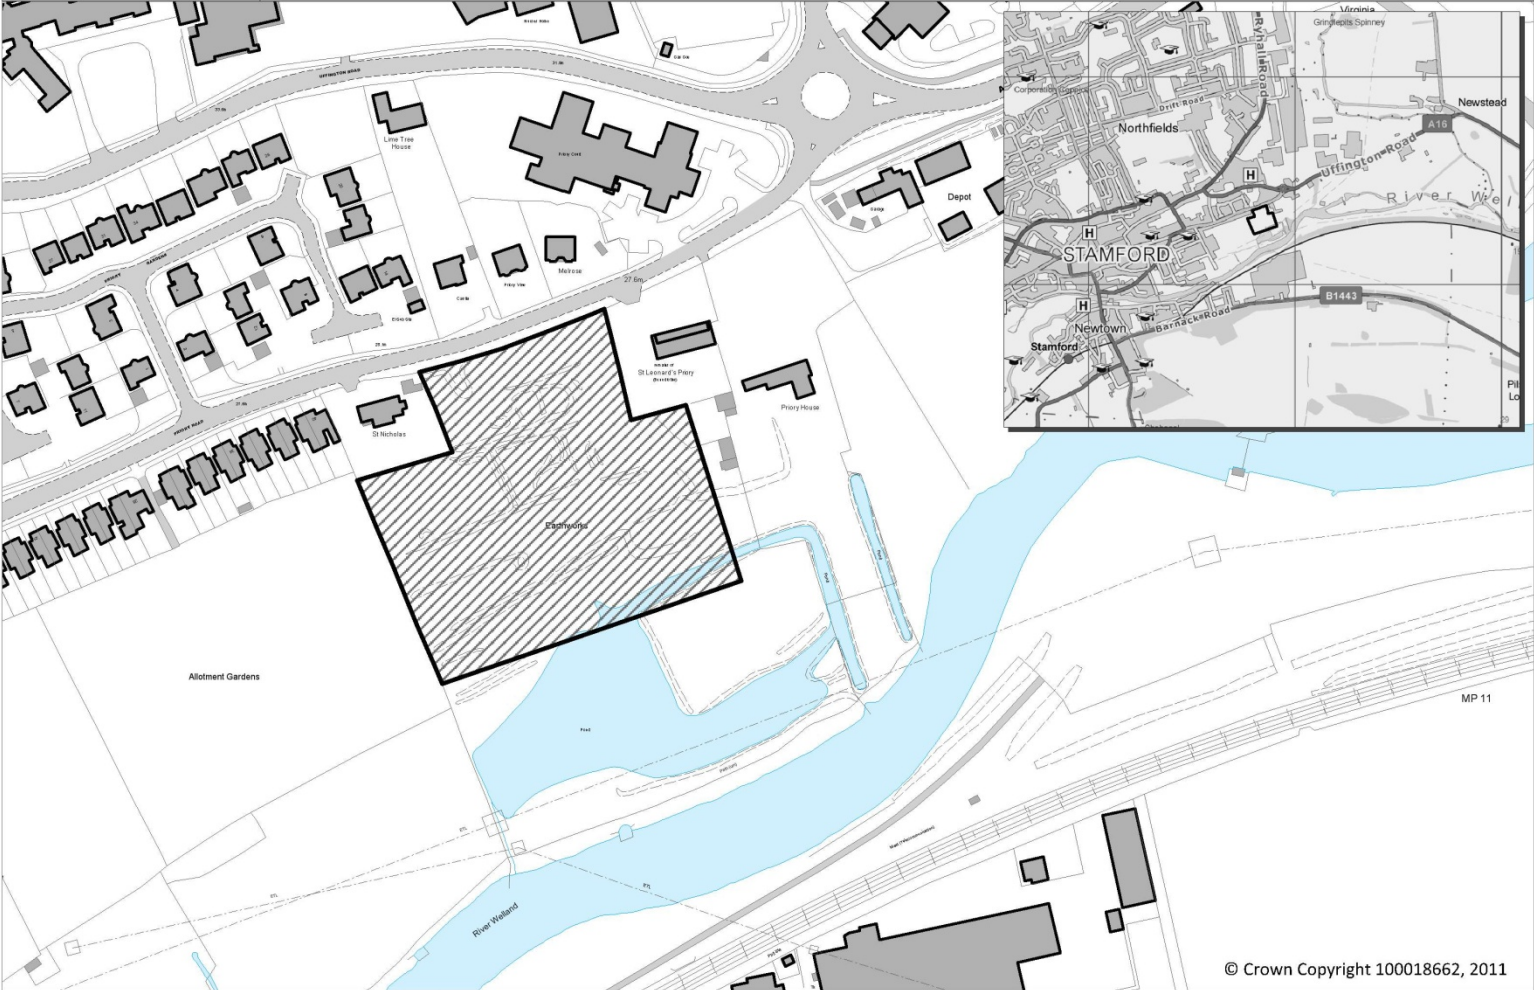

## Appendix 6 : Maps of sites Recommended for Allocation

Site Ref	Location	Page no.
BOUR19	North of Bourne Eau, East of Carr Dyke	10
BOUR32	Land south of West Road, North of Elsea Park	11
BOUR23-25	Land between Carr Dyke and Meadow Drove, North of Manning Road	12
BOUR20	In South Fen area, off The Slipe Bourne	9
BOUR 12&11	Land south of Tunnel Bank	8
STAM01 &02	Land between Empingham Road and Tinwell Road	18
STAM09&10	Land South of Uffington Road incorporating former sewage works	19
STAM05	Stamford AFC, Kettering Road	14
STAM08	Off Barnack Road, Stamford	13
ADD39	land r/o Belvoir Close	16
ADD42	Land Adjacent to Kettering Road, Stamford	15
ADD41	land off Priory Road	17
ADD38	land to East of Tesco Superstore, Godsey Lane, MD	24
ADD44	Land North of Towngate East	23
DEEP02	Land West of Linchfield Road	22
MDEEP14	East of Northfields Industrial Estate, Market Deep	21
DEEP07	Land at Spalding Road/Broadgate Lane	20
ADD8	land west of Chilvers Close & The Drift, Barrowby	2
COL4a	Site off Bridge End Road, Colsterworth	4
ADD15a	land between Bourne Road & Swinstead Road Corby Glen	3
GGON08a	Land East of Easthorpe Road, Great Gonerby	5
HARL06	Adj doctors surgery, Swinehill, Harlaxton	6
LB02a	Land at Main Road, Long Bennington	7

© Crown Copyright 100018662, 2011

**Proposed Allocation** BOUR32 - Land South of West Road - Part of Elsea Park

**Proposed Allocation** Land between Carr Dyke and Meadow Drive, North of Manning Road

Proposed Allocation STAM08 - Off Barnack Road, Stamford

**Proposed Allocation** STAM05 - Stamford AFC, Kettering Road

**Proposed Allocation** ADD42 - Land Adjacent to Kettering Road, Stamford

© Crown Copyright 100018662, 2011

Proposed Allocation ADD39 - land r/o Belvoir Close

**Proposed Allocation** ADD41 - land off Priory Road

**Proposed Allocation** Land between Empingham Road and Tinwell Road

**Proposed Allocation Land South of Uffington Road incorporating former sewage works**