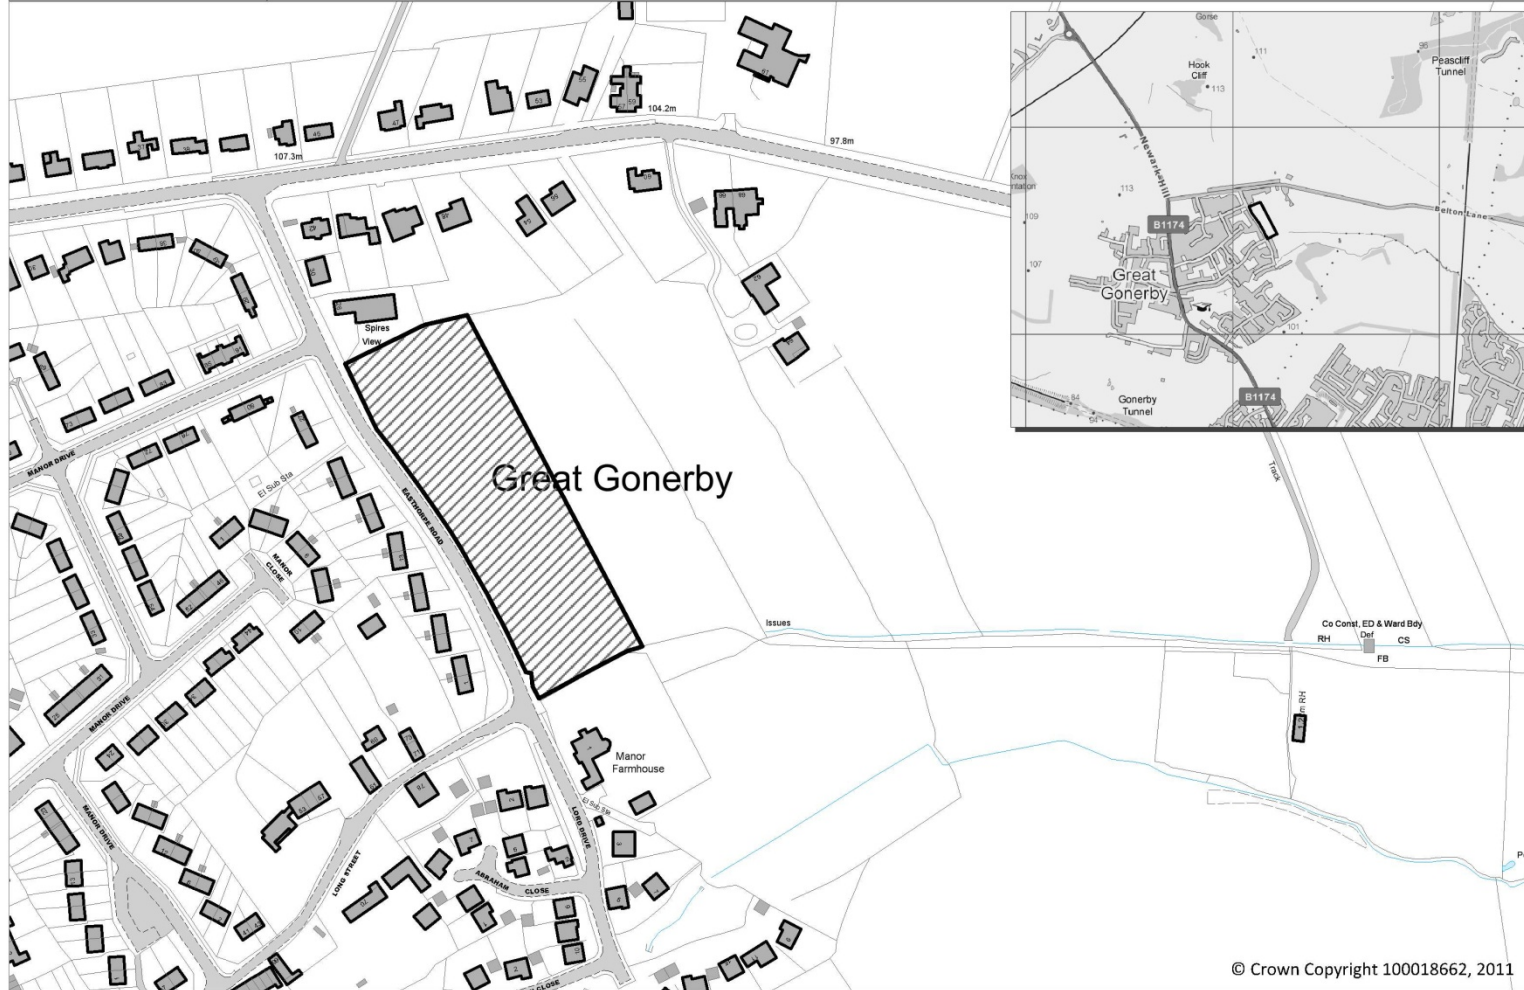

## Appendix 6 : Maps of sites Recommended for Allocation

Site Ref	Location	Page no.
BOUR19	North of Bourne Eau, East of Carr Dyke	10
BOUR32	Land south of West Road, North of Elsea Park	11
BOUR23-25	Land between Carr Dyke and Meadow Drove, North of Manning Road	12
BOUR20	In South Fen area, off The Slipe Bourne	9
BOUR 12&11	Land south of Tunnel Bank	8
STAM01 &02	Land between Empingham Road and Tinwell Road	18
STAM09&10	Land South of Uffington Road incorporating former sewage works	19
STAM05	Stamford AFC, Kettering Road	14
STAM08	Off Barnack Road, Stamford	13
ADD39	land r/o Belvoir Close	16
ADD42	Land Adjacent to Kettering Road, Stamford	15
ADD41	land off Priory Road	17
ADD38	land to East of Tesco Superstore, Godsey Lane, MD	24
ADD44	Land North of Towngate East	23
DEEP02	Land West of Linchfield Road	22
MDEEP14	East of Northfields Industrial Estate, Market Deep	21
DEEP07	Land at Spalding Road/Broadgate Lane	20
ADD8	land west of Chilvers Close & The Drift, Barrowby	2
COL4a	Site off Bridge End Road, Colsterworth	4
ADD15a	land between Bourne Road & Swinstead Road Corby Glen	3
GGON08a	Land East of Easthorpe Road, Great Gonerby	5
HARL06	Adj doctors surgery, Swinehill, Harlaxton	6
LB02a	Land at Main Road, Long Bennington	7

**Proposed Allocation** ADD15a - land between Bourne Road & Swinstead Road, adjacent

© Crown Copyright 100018662, 2011

**Proposed Allocation COL4a - Site off Bridge End Road**

Proposed Allocation GGON08 - Land East of Eastthorpe Road

**Proposed Allocation HARL06 - Adj doctors surgery, Swinehill**

Proposed Allocation LB02a - Land at Main Road

**Proposed Allocation Land south of Tunnel Bank**

Proposed Allocation BOUR19 - North of Bourne Eau, east of Car Dyke, Bourne

© Crown Copyright 100018662, 2011

**Proposed Allocation** BOUR32 - Land South of West Road - Part of Elsea Park

**Proposed Allocation** Land between Carr Dyke and Meadow Drive, North of Manning Road

Proposed Allocation STAM08 - Off Barnack Road, Stamford