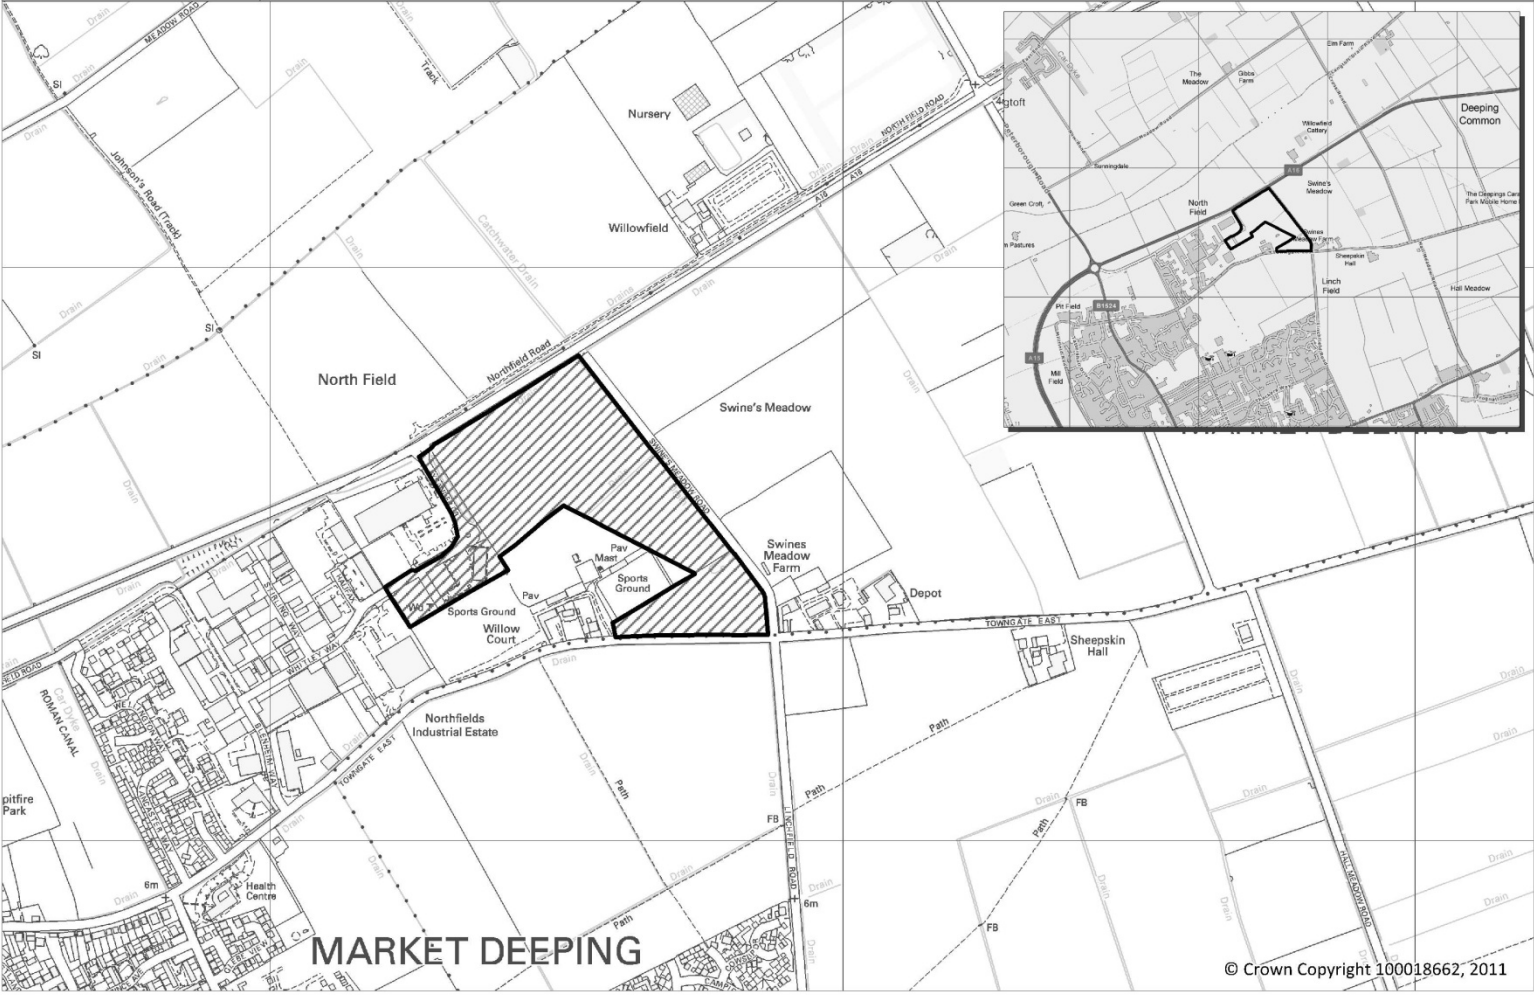

## Appendix 6 : Maps of sites Recommended for Allocation

Site Ref	Location	Page no.
BOUR19	North of Bourne Eau, East of Carr Dyke	10
BOUR32	Land south of West Road, North of Elsea Park	11
BOUR23-25	Land between Carr Dyke and Meadow Drove, North of Manning Road	12
BOUR20	In South Fen area, off The Slipe Bourne	9
BOUR 12&11	Land south of Tunnel Bank	8
STAM01 &02	Land between Empingham Road and Tinwell Road	18
STAM09&10	Land South of Uffington Road incorporating former sewage works	19
STAM05	Stamford AFC, Kettering Road	14
STAM08	Off Barnack Road, Stamford	13
ADD39	land r/o Belvoir Close	16
ADD42	Land Adjacent to Kettering Road, Stamford	15
ADD41	land off Priory Road	17
ADD38	land to East of Tesco Superstore, Godsey Lane, MD	24
ADD44	Land North of Towngate East	23
DEEP02	Land West of Linchfield Road	22
MDEEP14	East of Northfields Industrial Estate, Market Deep	21
DEEP07	Land at Spalding Road/Broadgate Lane	20
ADD8	land west of Chilvers Close & The Drift, Barrowby	2
COL4a	Site off Bridge End Road, Colsterworth	4
ADD15a	land between Bourne Road & Swinstead Road Corby Glen	3
GGON08a	Land East of Easthorpe Road, Great Gonerby	5
HARL06	Adj doctors surgery, Swinehill, Harlaxton	6
LB02a	Land at Main Road, Long Bennington	7

**Proposed Allocation HARL06 - Adj doctors surgery, Swinehill**

Proposed Allocation LB02a - Land at Main Road

**Proposed Allocation Land south of Tunnel Bank**

Proposed Allocation BOUR19 - North of Bourne Eau, east of Car Dyke, Bourne

**Proposed Allocation** ADD41 - land off Priory Road

**Proposed Allocation** Land between Empingham Road and Tinwell Road

**Proposed Allocation Land South of Uffington Road incorporating former sewage works**

Proposed Allocation DEEP07 - Land at Spalding Road/Broadgate Lane

**Proposed Allocation MDEP14 - East of Northfields Industrial Estate, Market Deep**

**Proposed Allocation**    **ADD44 - Land North of Towngate East**