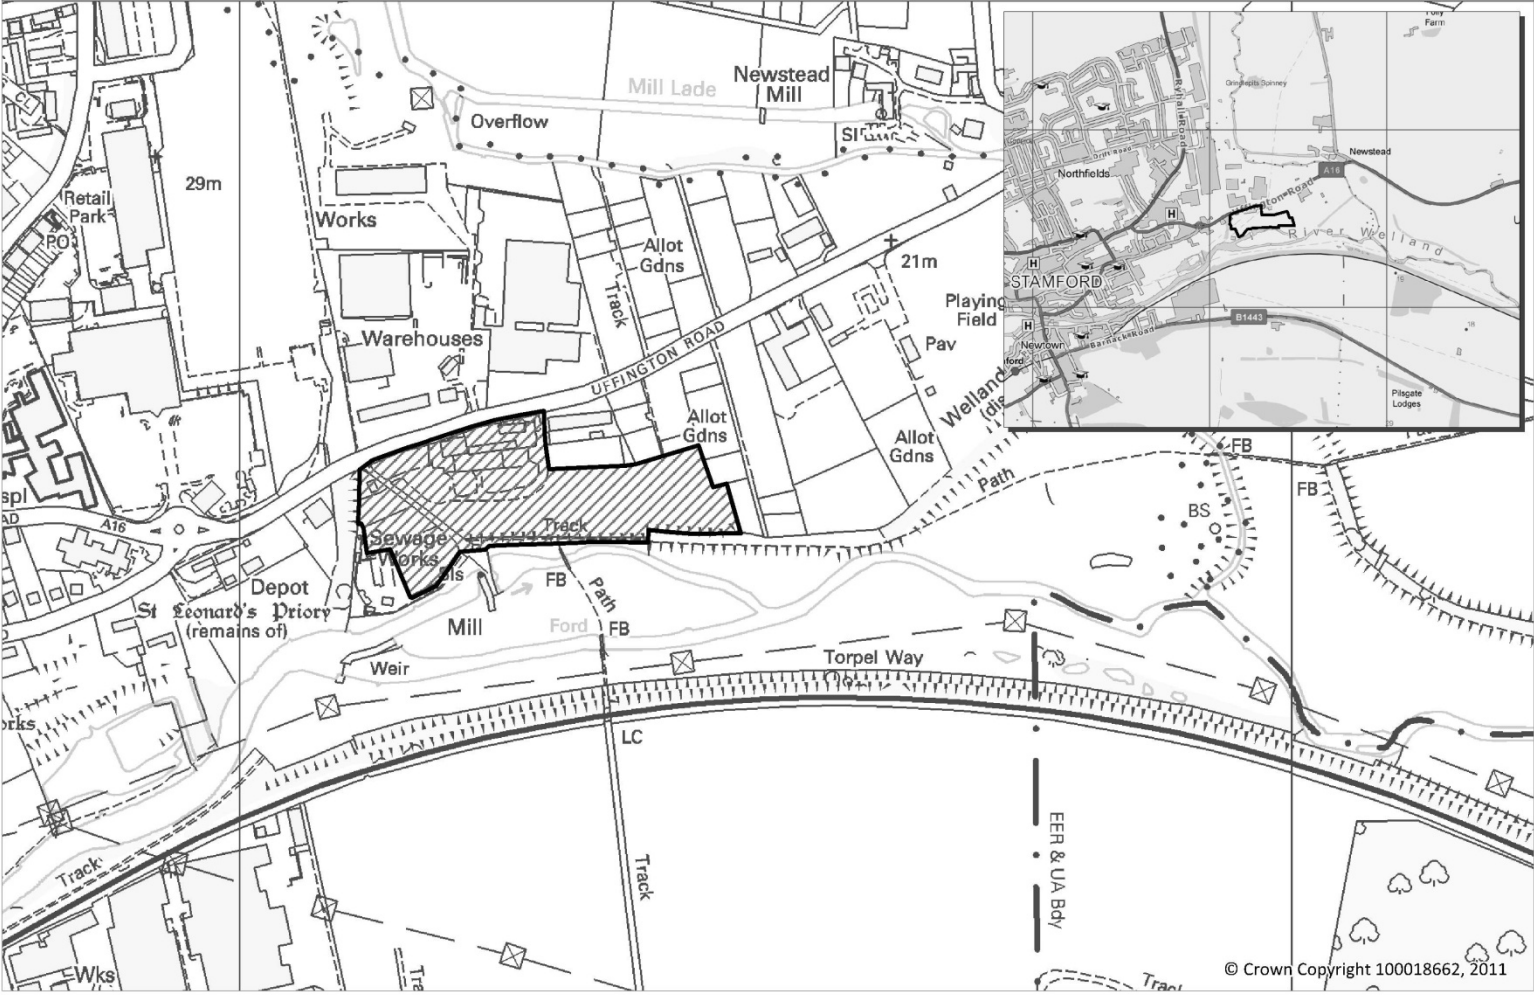

## Appendix 6 : Maps of sites Recommended for Allocation

Site Ref	Location	Page no.
BOUR19	North of Bourne Eau, East of Carr Dyke	10
BOUR32	Land south of West Road, North of Elsea Park	11
BOUR23-25	Land between Carr Dyke and Meadow Drove, North of Manning Road	12
BOUR20	In South Fen area, off The Slipe Bourne	9
BOUR 12&11	Land south of Tunnel Bank	8
STAM01 &02	Land between Empingham Road and Tinwell Road	18
STAM09&10	Land South of Uffington Road incorporating former sewage works	19
STAM05	Stamford AFC, Kettering Road	14
STAM08	Off Barnack Road, Stamford	13
ADD39	land r/o Belvoir Close	16
ADD42	Land Adjacent to Kettering Road, Stamford	15
ADD41	land off Priory Road	17
ADD38	land to East of Tesco Superstore, Godsey Lane, MD	24
ADD44	Land North of Towngate East	23
DEEP02	Land West of Linchfield Road	22
MDEEP14	East of Northfields Industrial Estate, Market Deep	21
DEEP07	Land at Spalding Road/Broadgate Lane	20
ADD8	land west of Chilvers Close & The Drift, Barrowby	2
COL4a	Site off Bridge End Road, Colsterworth	4
ADD15a	land between Bourne Road & Swinstead Road Corby Glen	3
GGON08a	Land East of Easthorpe Road, Great Gonerby	5
HARL06	Adj doctors surgery, Swinehill, Harlaxton	6
LB02a	Land at Main Road, Long Bennington	7

**Proposed Allocation HARL06 - Adj doctors surgery, Swinehill**

Proposed Allocation LB02a - Land at Main Road

**Proposed Allocation Land south of Tunnel Bank**

Proposed Allocation BOUR19 - North of Bourne Eau, east of Car Dyke, Bourne

**Proposed Allocation** ADD41 - land off Priory Road

**Proposed Allocation** Land between Empingham Road and Tinwell Road

**Proposed Allocation Land South of Uffington Road incorporating former sewage works**

Proposed Allocation DEEP07 - Land at Spalding Road/Broadgate Lane

**Proposed Allocation MDEP14 - East of Northfields Industrial Estate, Market Deep**

**Proposed Allocation**    **ADD44 - Land North of Towngate East**