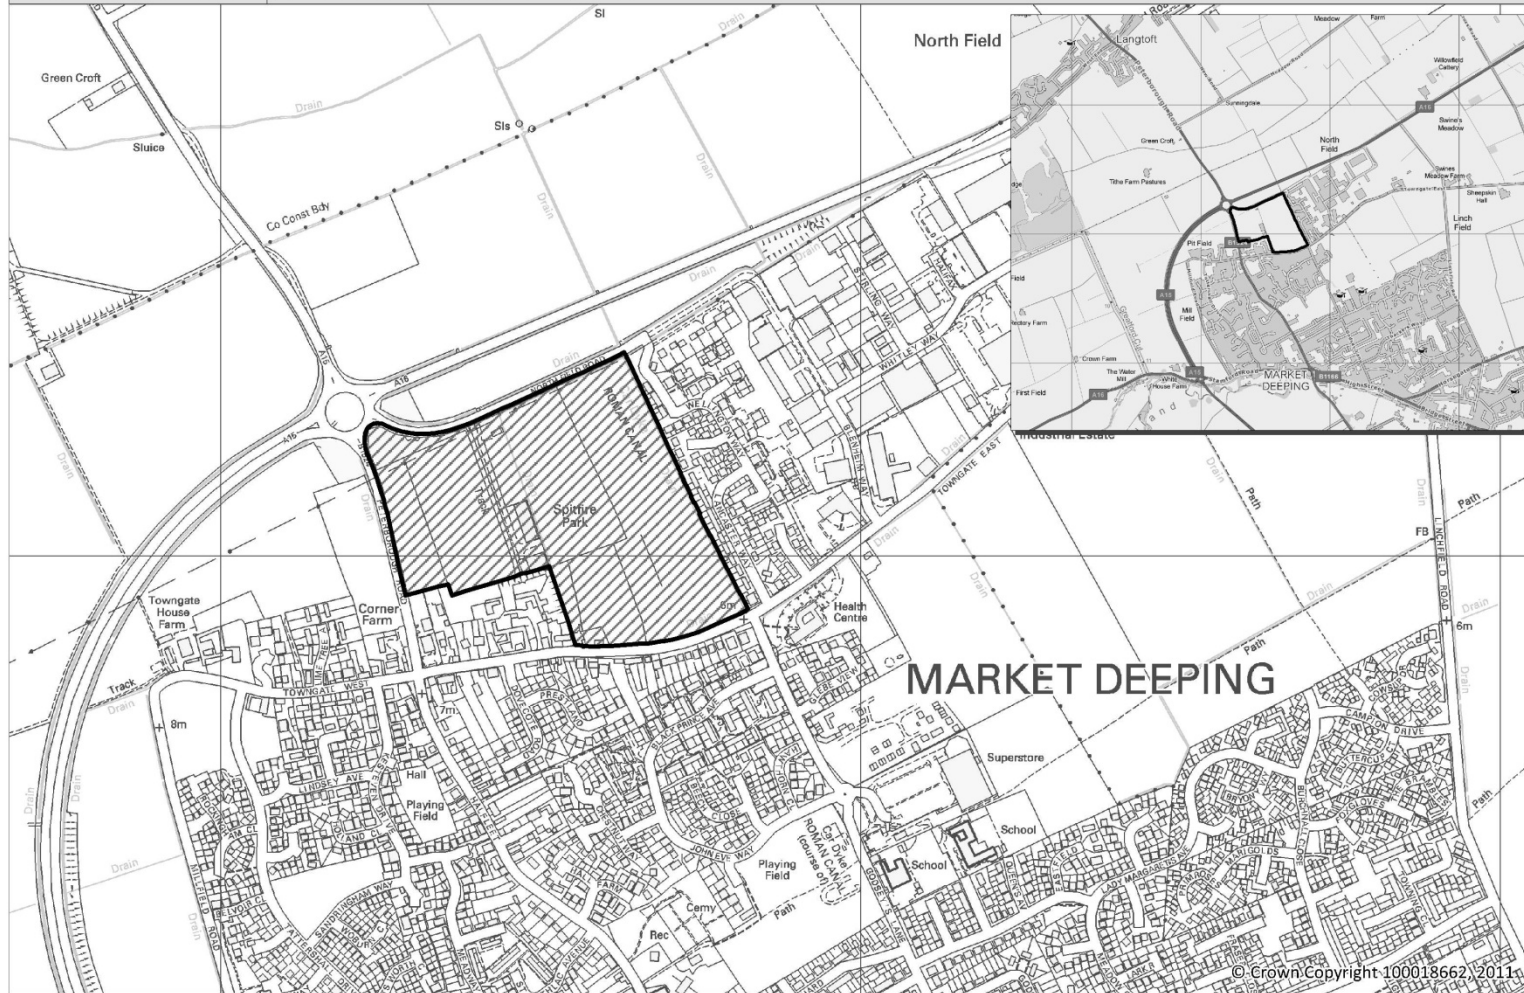

## Appendix 6 : Maps of sites Recommended for Allocation

Site Ref	Location	Page no.
BOUR19	North of Bourne Eau, East of Carr Dyke	10
BOUR32	Land south of West Road, North of Elsea Park	11
BOUR23-25	Land between Carr Dyke and Meadow Drove, North of Manning Road	12
BOUR20	In South Fen area, off The Slipe Bourne	9
BOUR 12&11	Land south of Tunnel Bank	8
STAM01 &02	Land between Empingham Road and Tinwell Road	18
STAM09&10	Land South of Uffington Road incorporating former sewage works	19
STAM05	Stamford AFC, Kettering Road	14
STAM08	Off Barnack Road, Stamford	13
ADD39	land r/o Belvoir Close	16
ADD42	Land Adjacent to Kettering Road, Stamford	15
ADD41	land off Priory Road	17
ADD38	land to East of Tesco Superstore, Godsey Lane, MD	24
ADD44	Land North of Towngate East	23
DEEP02	Land West of Linchfield Road	22
MDEEP14	East of Northfields Industrial Estate, Market Deep	21
DEEP07	Land at Spalding Road/Broadgate Lane	20
ADD8	land west of Chilvers Close & The Drift, Barrowby	2
COL4a	Site off Bridge End Road, Colsterworth	4
ADD15a	land between Bourne Road & Swinstead Road Corby Glen	3
GGON08a	Land East of Easthorpe Road, Great Gonerby	5
HARL06	Adj doctors surgery, Swinehill, Harlaxton	6
LB02a	Land at Main Road, Long Bennington	7

**Proposed Allocation HARL06 - Adj doctors surgery, Swinehill**

Proposed Allocation LB02a - Land at Main Road

**Proposed Allocation Land south of Tunnel Bank**

Proposed Allocation BOUR19 - North of Bourne Eau, east of Car Dyke, Bourne

**Proposed Allocation** ADD41 - land off Priory Road

**Proposed Allocation** Land between Empingham Road and Tinwell Road

**Proposed Allocation Land South of Uffington Road incorporating former sewage works**

Proposed Allocation DEEP07 - Land at Spalding Road/Broadgate Lane

**Proposed Allocation MDEP14 - East of Northfields Industrial Estate, Market Deep**

**Proposed Allocation**    **ADD44 - Land North of Towngate East**