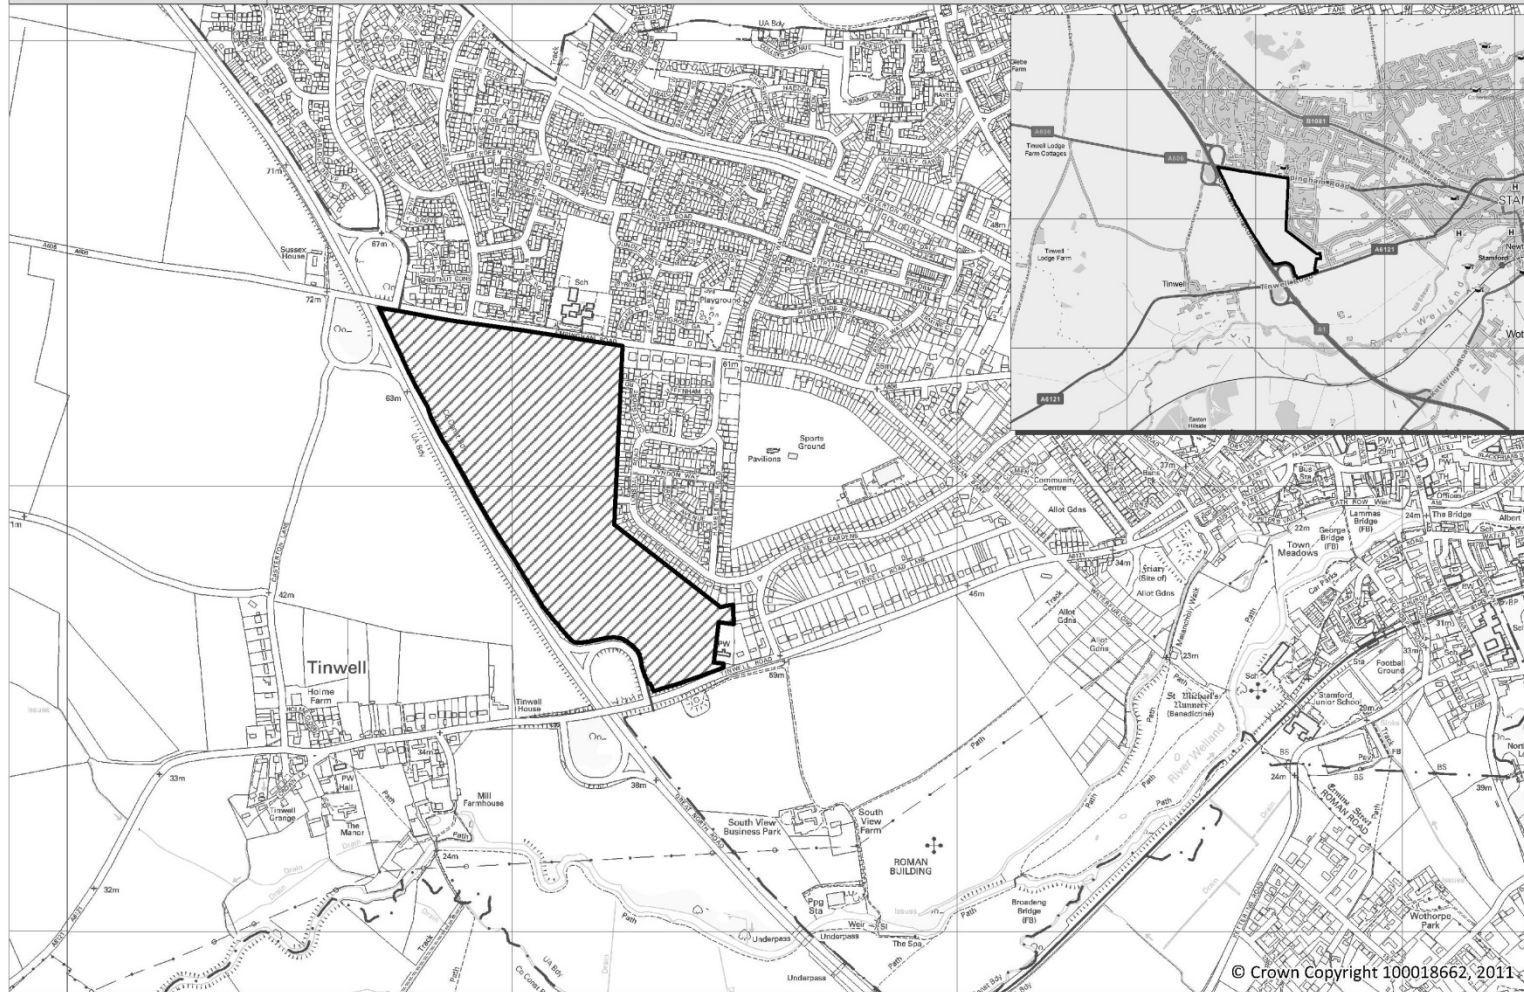

## Appendix 6 : Maps of sites Recommended for Allocation

Site Ref	Location	Page no.
BOUR19	North of Bourne Eau, East of Carr Dyke	10
BOUR32	Land south of West Road, North of Elsea Park	11
BOUR23-25	Land between Carr Dyke and Meadow Drove, North of Manning Road	12
BOUR20	In South Fen area, off The Slipe Bourne	9
BOUR 12&11	Land south of Tunnel Bank	8
STAM01 &02	Land between Empingham Road and Tinwell Road	18
STAM09&10	Land South of Uffington Road incorporating former sewage works	19
STAM05	Stamford AFC, Kettering Road	14
STAM08	Off Barnack Road, Stamford	13
ADD39	land r/o Belvoir Close	16
ADD42	Land Adjacent to Kettering Road, Stamford	15
ADD41	land off Priory Road	17
ADD38	land to East of Tesco Superstore, Godsey Lane, MD	24
ADD44	Land North of Towngate East	23
DEEP02	Land West of Linchfield Road	22
MDEEP14	East of Northfields Industrial Estate, Market Deep	21
DEEP07	Land at Spalding Road/Broadgate Lane	20
ADD8	land west of Chilvers Close & The Drift, Barrowby	2
COL4a	Site off Bridge End Road, Colsterworth	4
ADD15a	land between Bourne Road & Swinstead Road Corby Glen	3
GGON08a	Land East of Easthorpe Road, Great Gonerby	5
HARL06	Adj doctors surgery, Swinehill, Harlaxton	6
LB02a	Land at Main Road, Long Bennington	7

**Proposed Allocation** ADD15a - land between Bourne Road & Swinstead Road, adjacent

© Crown Copyright 100018662, 2011

**Proposed Allocation COL4a - Site off Bridge End Road**

Proposed Allocation GGON08 - Land East of Eastthorpe Road

**Proposed Allocation** ADD41 - land off Priory Road

**Proposed Allocation** Land between Empingham Road and Tinwell Road

**Proposed Allocation Land South of Uffington Road incorporating former sewage works**

Proposed Allocation DEEP07 - Land at Spalding Road/Broadgate Lane

**Proposed Allocation MDEP14 - East of Northfields Industrial Estate, Market Deep**

**Proposed Allocation**    **ADD44 - Land North of Towngate East**