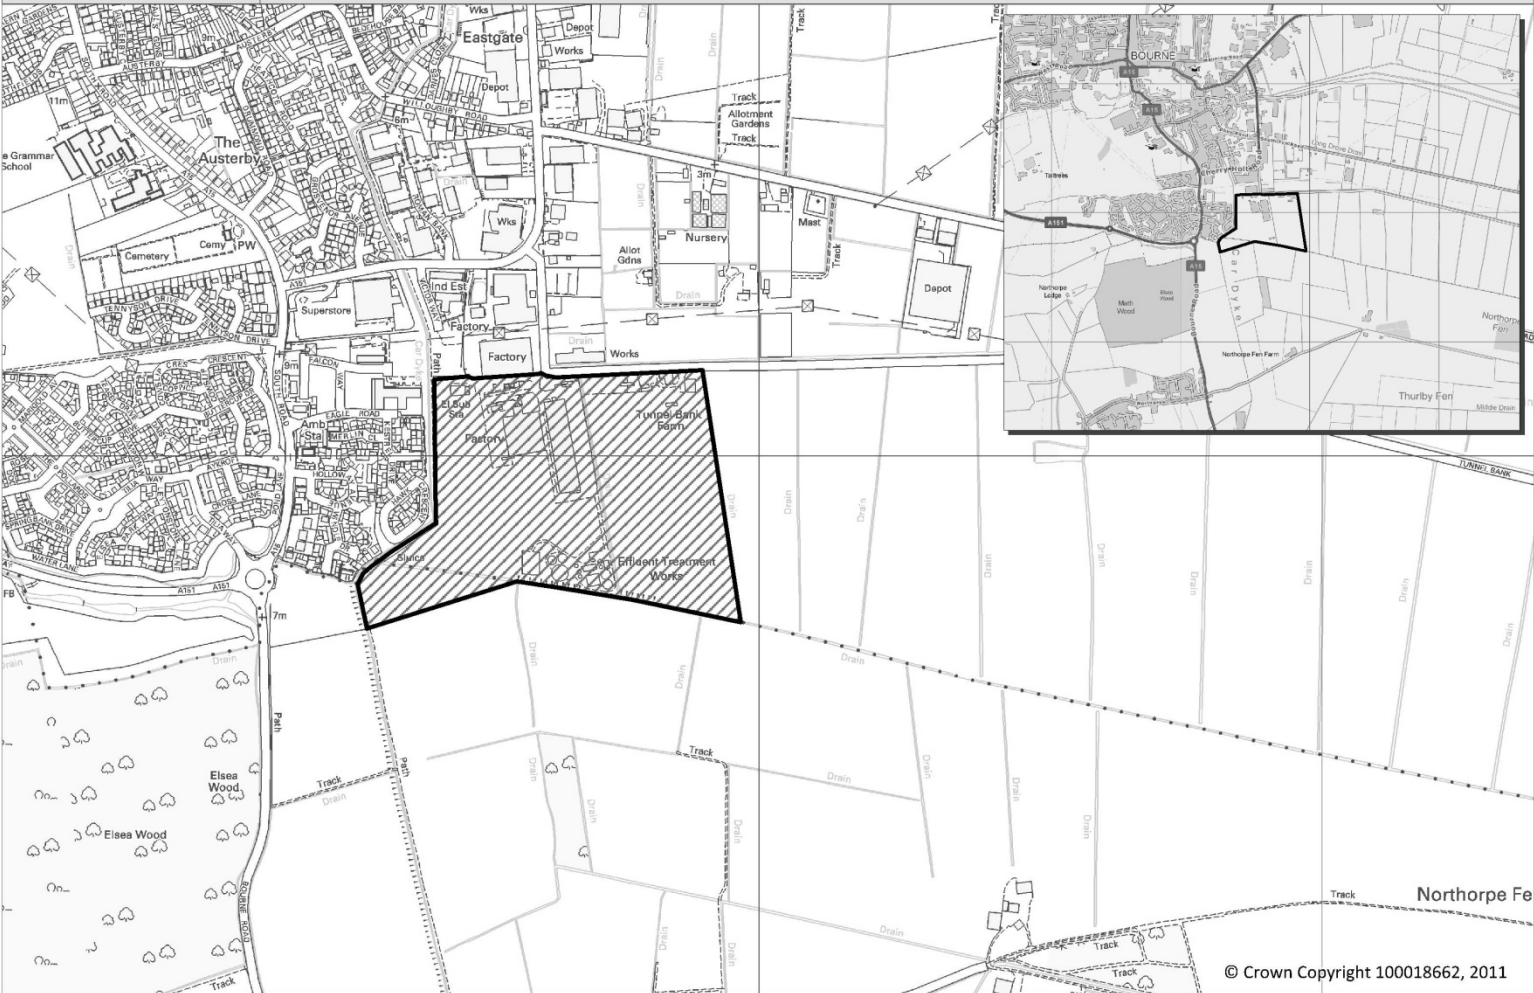

## Appendix 6 : Maps of sites Recommended for Allocation

Site Ref	Location	Page no.
BOUR19	North of Bourne Eau, East of Carr Dyke	10
BOUR32	Land south of West Road, North of Elsea Park	11
BOUR23-25	Land between Carr Dyke and Meadow Drove, North of Manning Road	12
BOUR20	In South Fen area, off The Slipe Bourne	9
BOUR 12&11	Land south of Tunnel Bank	8
STAM01 &02	Land between Empingham Road and Tinwell Road	18
STAM09&10	Land South of Uffington Road incorporating former sewage works	19
STAM05	Stamford AFC, Kettering Road	14
STAM08	Off Barnack Road, Stamford	13
ADD39	land r/o Belvoir Close	16
ADD42	Land Adjacent to Kettering Road, Stamford	15
ADD41	land off Priory Road	17
ADD38	land to East of Tesco Superstore, Godsey Lane, MD	24
ADD44	Land North of Towngate East	23
DEEP02	Land West of Linchfield Road	22
MDEEP14	East of Northfields Industrial Estate, Market Deep	21
DEEP07	Land at Spalding Road/Broadgate Lane	20
ADD8	land west of Chilvers Close & The Drift, Barrowby	2
COL4a	Site off Bridge End Road, Colsterworth	4
ADD15a	land between Bourne Road & Swinstead Road Corby Glen	3
GGON08a	Land East of Easthorpe Road, Great Gonerby	5
HARL06	Adj doctors surgery, Swinehill, Harlaxton	6
LB02a	Land at Main Road, Long Bennington	7

**Proposed Allocation** ADD15a - land between Bourne Road & Swinstead Road, adjacent

© Crown Copyright 100018662, 2011

**Proposed Allocation COL4a - Site off Bridge End Road**

Proposed Allocation GGON08 - Land East of Eastthorpe Road

**Proposed Allocation HARL06 - Adj doctors surgery, Swinehill**

Proposed Allocation LB02a - Land at Main Road

**Proposed Allocation Land south of Tunnel Bank**

Proposed Allocation BOUR19 - North of Bourne Eau, east of Car Dyke, Bourne

© Crown Copyright 100018662, 2011

**Proposed Allocation** ADD38 - land to East of Tesco Superstore, Godsey Lane, MD