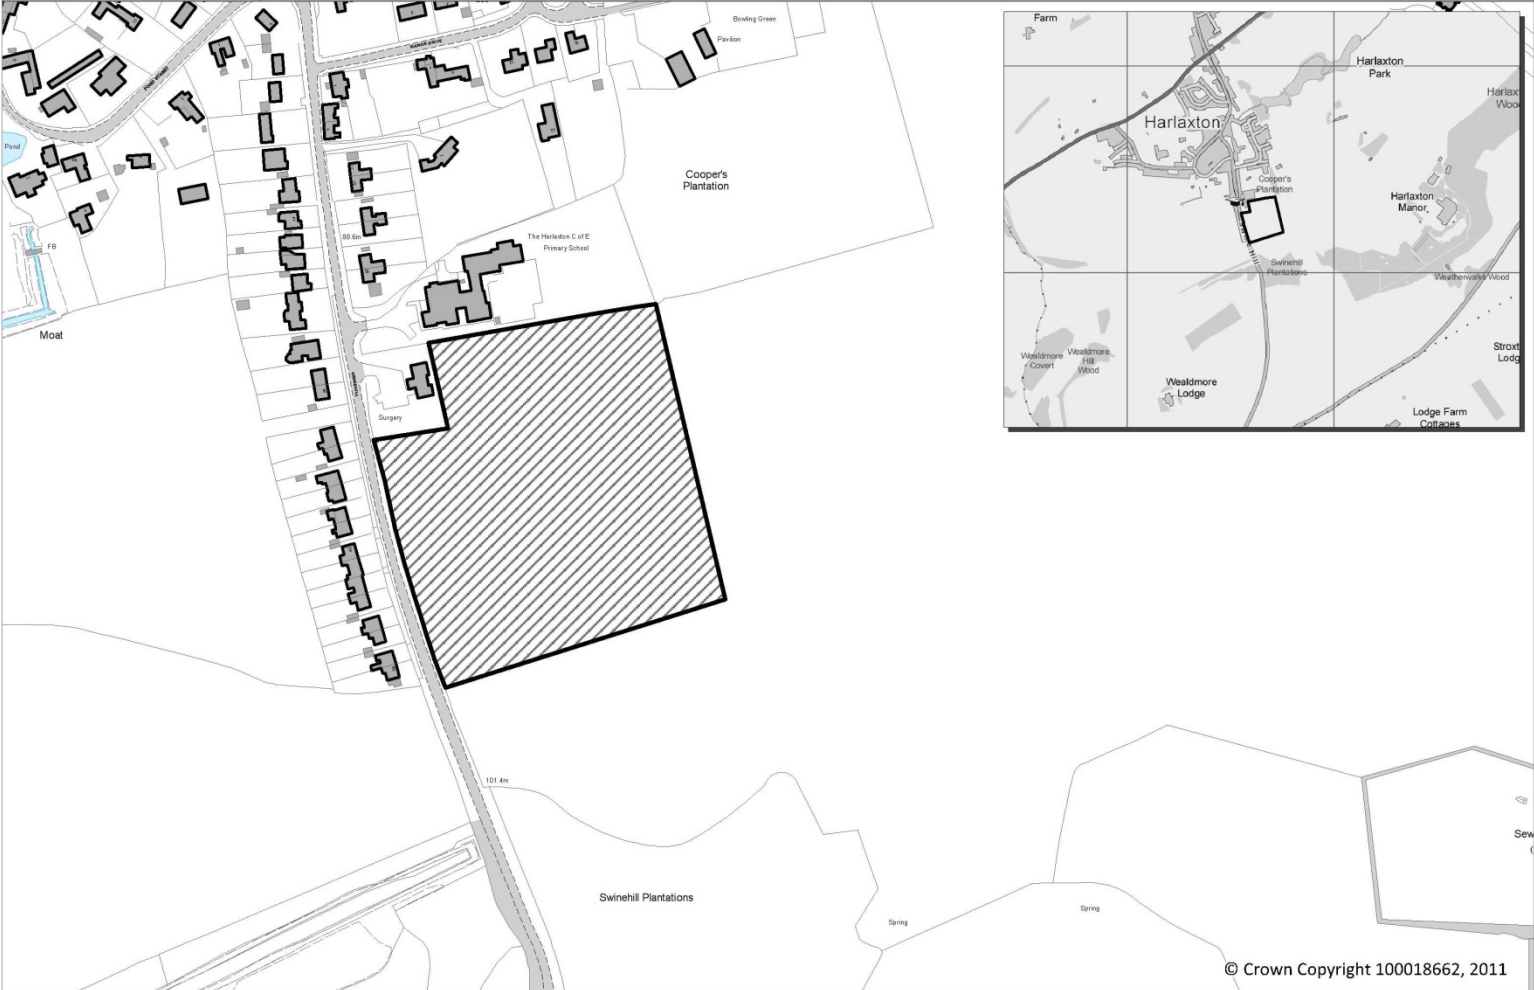

## Appendix 6 : Maps of sites Recommended for Allocation

Site Ref	Location	Page no.
BOUR19	North of Bourne Eau, East of Carr Dyke	10
BOUR32	Land south of West Road, North of Elsea Park	11
BOUR23-25	Land between Carr Dyke and Meadow Drove, North of Manning Road	12
BOUR20	In South Fen area, off The Slipe Bourne	9
BOUR 12&11	Land south of Tunnel Bank	8
STAM01 &02	Land between Empingham Road and Tinwell Road	18
STAM09&10	Land South of Uffington Road incorporating former sewage works	19
STAM05	Stamford AFC, Kettering Road	14
STAM08	Off Barnack Road, Stamford	13
ADD39	land r/o Belvoir Close	16
ADD42	Land Adjacent to Kettering Road, Stamford	15
ADD41	land off Priory Road	17
ADD38	land to East of Tesco Superstore, Godsey Lane, MD	24
ADD44	Land North of Towngate East	23
DEEP02	Land West of Linchfield Road	22
MDEEP14	East of Northfields Industrial Estate, Market Deep	21
DEEP07	Land at Spalding Road/Broadgate Lane	20
ADD8	land west of Chilvers Close & The Drift, Barrowby	2
COL4a	Site off Bridge End Road, Colsterworth	4
ADD15a	land between Bourne Road & Swinstead Road Corby Glen	3
GGON08a	Land East of Easthorpe Road, Great Gonerby	5
HARL06	Adj doctors surgery, Swinehill, Harlaxton	6
LB02a	Land at Main Road, Long Bennington	7

**Proposed Allocation** ADD15a - land between Bourne Road & Swinstead Road, adjacent

© Crown Copyright 100018662, 2011

**Proposed Allocation COL4a - Site off Bridge End Road**

Proposed Allocation GGON08 - Land East of Eastthorpe Road

**Proposed Allocation HARL06 - Adj doctors surgery, Swinehill**

Proposed Allocation LB02a - Land at Main Road

**Proposed Allocation Land south of Tunnel Bank**

Proposed Allocation BOUR19 - North of Bourne Eau, east of Car Dyke, Bourne

© Crown Copyright 100018662, 2011

**Proposed Allocation** ADD38 - land to East of Tesco Superstore, Godsey Lane, MD