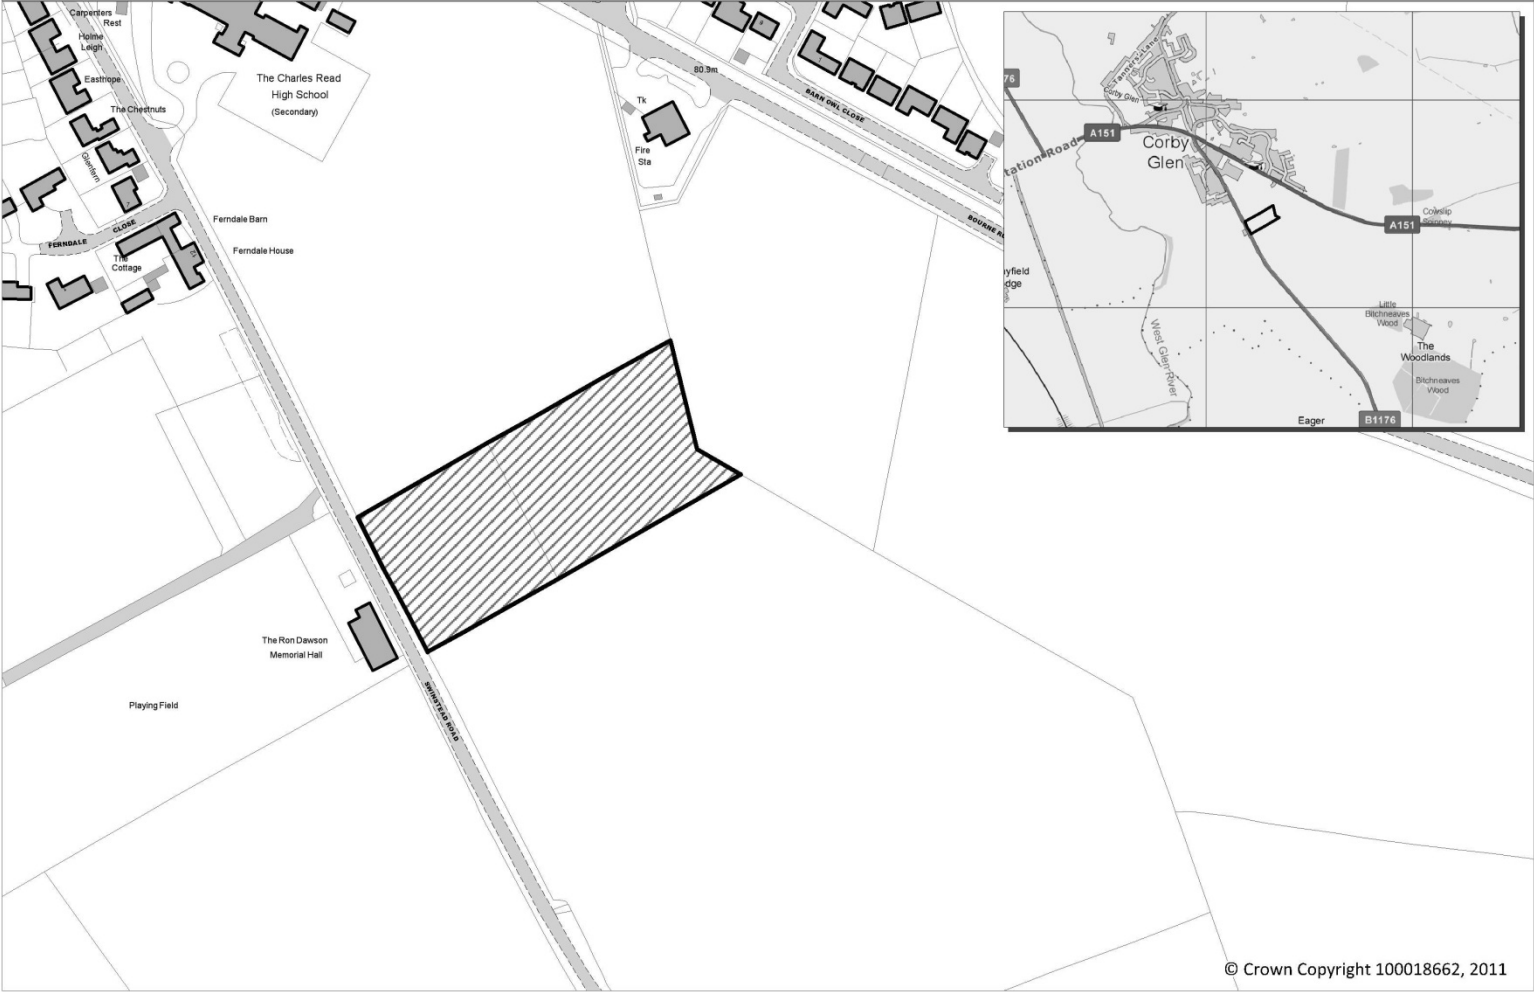

## Appendix 6 : Maps of sites Recommended for Allocation

Site Ref	Location	Page no.
BOUR19	North of Bourne Eau, East of Carr Dyke	10
BOUR32	Land south of West Road, North of Elsea Park	11
BOUR23-25	Land between Carr Dyke and Meadow Drove, North of Manning Road	12
BOUR20	In South Fen area, off The Slipe Bourne	9
BOUR 12&11	Land south of Tunnel Bank	8
STAM01 &02	Land between Empingham Road and Tinwell Road	18
STAM09&10	Land South of Uffington Road incorporating former sewage works	19
STAM05	Stamford AFC, Kettering Road	14
STAM08	Off Barnack Road, Stamford	13
ADD39	land r/o Belvoir Close	16
ADD42	Land Adjacent to Kettering Road, Stamford	15
ADD41	land off Priory Road	17
ADD38	land to East of Tesco Superstore, Godsey Lane, MD	24
ADD44	Land North of Towngate East	23
DEEP02	Land West of Linchfield Road	22
MDEEP14	East of Northfields Industrial Estate, Market Deep	21
DEEP07	Land at Spalding Road/Broadgate Lane	20
ADD8	land west of Chilvers Close & The Drift, Barrowby	2
COL4a	Site off Bridge End Road, Colsterworth	4
ADD15a	land between Bourne Road & Swinstead Road Corby Glen	3
GGON08a	Land East of Easthorpe Road, Great Gonerby	5
HARL06	Adj doctors surgery, Swinehill, Harlaxton	6
LB02a	Land at Main Road, Long Bennington	7

**Proposed Allocation** ADD15a - land between Bourne Road & Swinstead Road, adjacent

© Crown Copyright 100018662, 2011

**Proposed Allocation COL4a - Site off Bridge End Road**

Proposed Allocation GGON08 - Land East of Eastthorpe Road

**Proposed Allocation HARL06 - Adj doctors surgery, Swinehill**

Proposed Allocation LB02a - Land at Main Road

**Proposed Allocation Land south of Tunnel Bank**

Proposed Allocation BOUR19 - North of Bourne Eau, east of Car Dyke, Bourne

© Crown Copyright 100018662, 2011

**Proposed Allocation** ADD38 - land to East of Tesco Superstore, Godsey Lane, MD