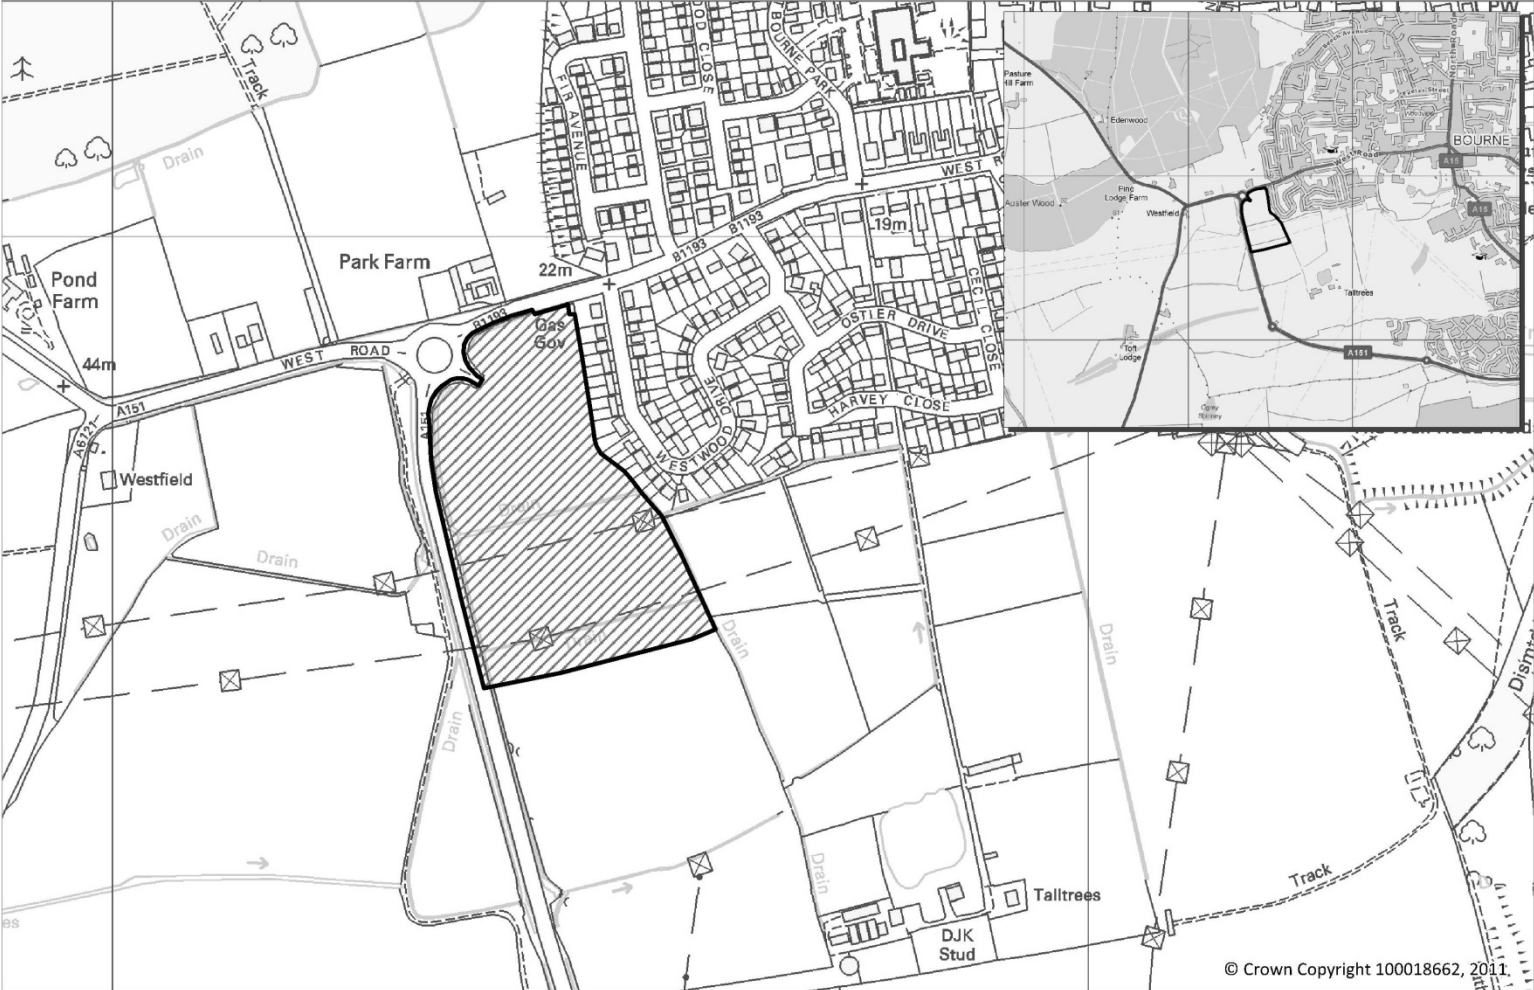

## Appendix 6 : Maps of sites Recommended for Allocation

Site Ref	Location	Page no.
BOUR19	North of Bourne Eau, East of Carr Dyke	10
BOUR32	Land south of West Road, North of Elsea Park	11
BOUR23-25	Land between Carr Dyke and Meadow Drove, North of Manning Road	12
BOUR20	In South Fen area, off The Slipe Bourne	9
BOUR 12&11	Land south of Tunnel Bank	8
STAM01 &02	Land between Empingham Road and Tinwell Road	18
STAM09&10	Land South of Uffington Road incorporating former sewage works	19
STAM05	Stamford AFC, Kettering Road	14
STAM08	Off Barnack Road, Stamford	13
ADD39	land r/o Belvoir Close	16
ADD42	Land Adjacent to Kettering Road, Stamford	15
ADD41	land off Priory Road	17
ADD38	land to East of Tesco Superstore, Godsey Lane, MD	24
ADD44	Land North of Towngate East	23
DEEP02	Land West of Linchfield Road	22
MDEEP14	East of Northfields Industrial Estate, Market Deep	21
DEEP07	Land at Spalding Road/Broadgate Lane	20
ADD8	land west of Chilvers Close & The Drift, Barrowby	2
COL4a	Site off Bridge End Road, Colsterworth	4
ADD15a	land between Bourne Road & Swinstead Road Corby Glen	3
GGON08a	Land East of Easthorpe Road, Great Gonerby	5
HARL06	Adj doctors surgery, Swinehill, Harlaxton	6
LB02a	Land at Main Road, Long Bennington	7

**Proposed Allocation** ADD15a - land between Bourne Road & Swinstead Road, adjacent

© Crown Copyright 100018662, 2011

**Proposed Allocation COL4a - Site off Bridge End Road**

Proposed Allocation GGON08 - Land East of Eastthorpe Road

**Proposed Allocation HARL06 - Adj doctors surgery, Swinehill**

Proposed Allocation LB02a - Land at Main Road

**Proposed Allocation Land south of Tunnel Bank**

Proposed Allocation BOUR19 - North of Bourne Eau, east of Car Dyke, Bourne

© Crown Copyright 100018662, 2011

**Proposed Allocation** BOUR32 - Land South of West Road - Part of Elsea Park

**Proposed Allocation** Land between Carr Dyke and Meadow Drive, North of Manning Road

Proposed Allocation STAM08 - Off Barnack Road, Stamford