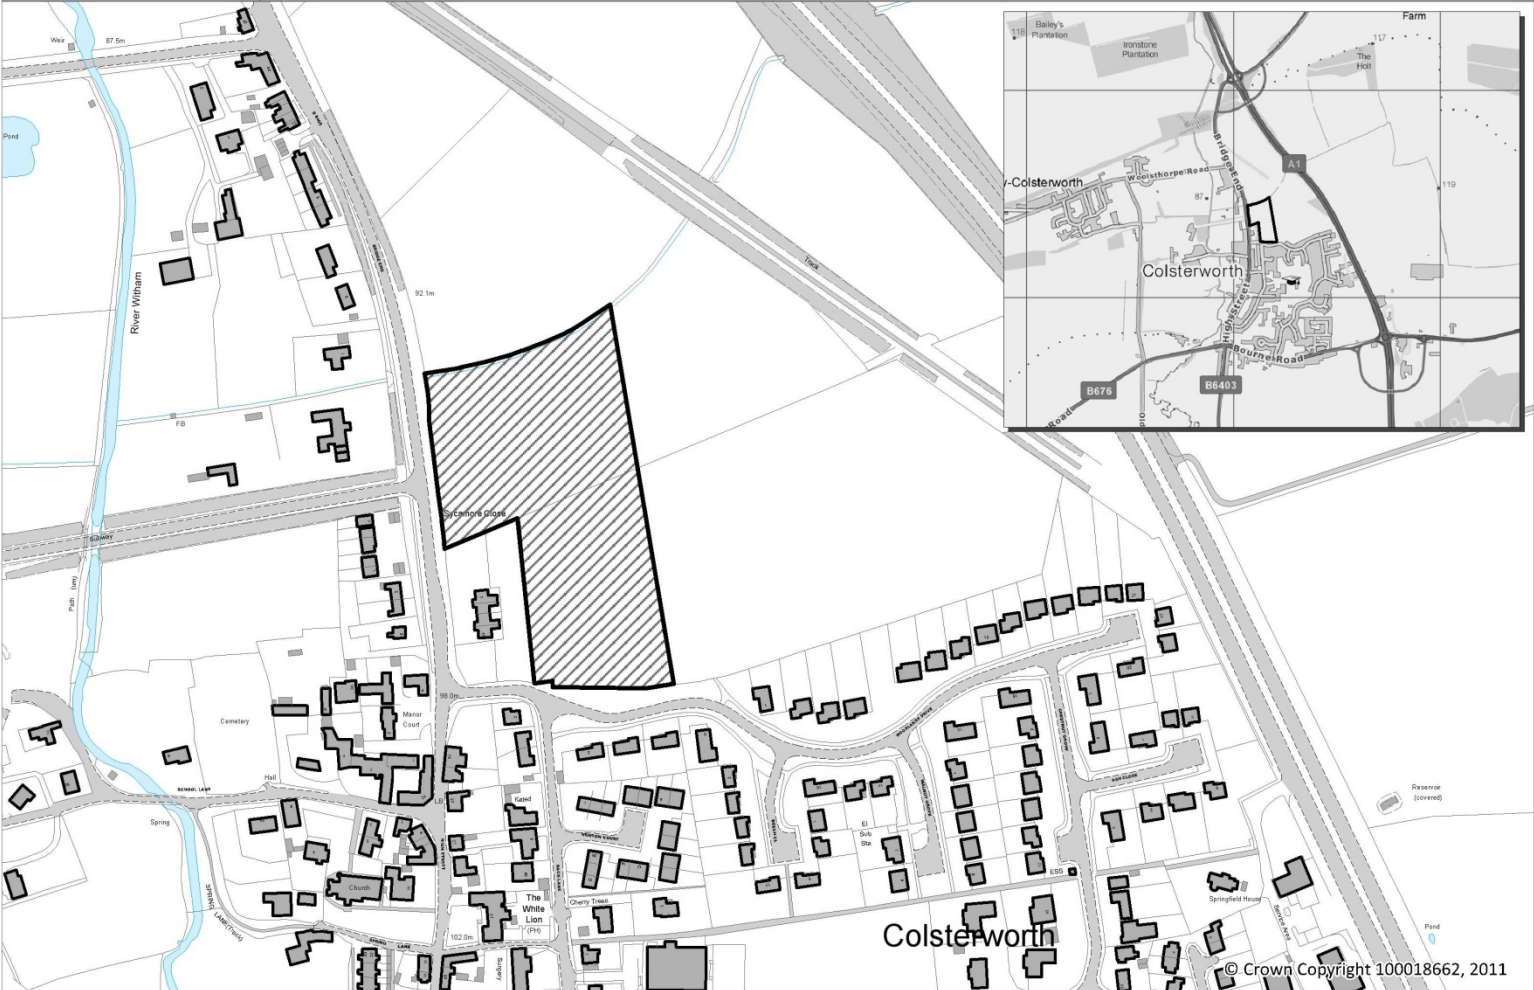

## Appendix 6 : Maps of sites Recommended for Allocation

Site Ref	Location	Page no.
BOUR19	North of Bourne Eau, East of Carr Dyke	10
BOUR32	Land south of West Road, North of Elsea Park	11
BOUR23-25	Land between Carr Dyke and Meadow Drove, North of Manning Road	12
BOUR20	In South Fen area, off The Slipe Bourne	9
BOUR 12&11	Land south of Tunnel Bank	8
STAM01 &02	Land between Empingham Road and Tinwell Road	18
STAM09&10	Land South of Uffington Road incorporating former sewage works	19
STAM05	Stamford AFC, Kettering Road	14
STAM08	Off Barnack Road, Stamford	13
ADD39	land r/o Belvoir Close	16
ADD42	Land Adjacent to Kettering Road, Stamford	15
ADD41	land off Priory Road	17
ADD38	land to East of Tesco Superstore, Godsey Lane, MD	24
ADD44	Land North of Towngate East	23
DEEP02	Land West of Linchfield Road	22
MDEEP14	East of Northfields Industrial Estate, Market Deep	21
DEEP07	Land at Spalding Road/Broadgate Lane	20
ADD8	land west of Chilvers Close & The Drift, Barrowby	2
COL4a	Site off Bridge End Road, Colsterworth	4
ADD15a	land between Bourne Road & Swinstead Road Corby Glen	3
GGON08a	Land East of Easthorpe Road, Great Gonerby	5
HARL06	Adj doctors surgery, Swinehill, Harlaxton	6
LB02a	Land at Main Road, Long Bennington	7

**Proposed Allocation** ADD15a - land between Bourne Road & Swinstead Road, adjacent

© Crown Copyright 100018662, 2011

**Proposed Allocation COL4a - Site off Bridge End Road**

Proposed Allocation GGON08 - Land East of Eastthorpe Road

**Proposed Allocation HARL06 - Adj doctors surgery, Swinehill**

Proposed Allocation LB02a - Land at Main Road

**Proposed Allocation Land south of Tunnel Bank**

Proposed Allocation BOUR19 - North of Bourne Eau, east of Car Dyke, Bourne

© Crown Copyright 100018662, 2011

**Proposed Allocation** ADD38 - land to East of Tesco Superstore, Godsey Lane, MD