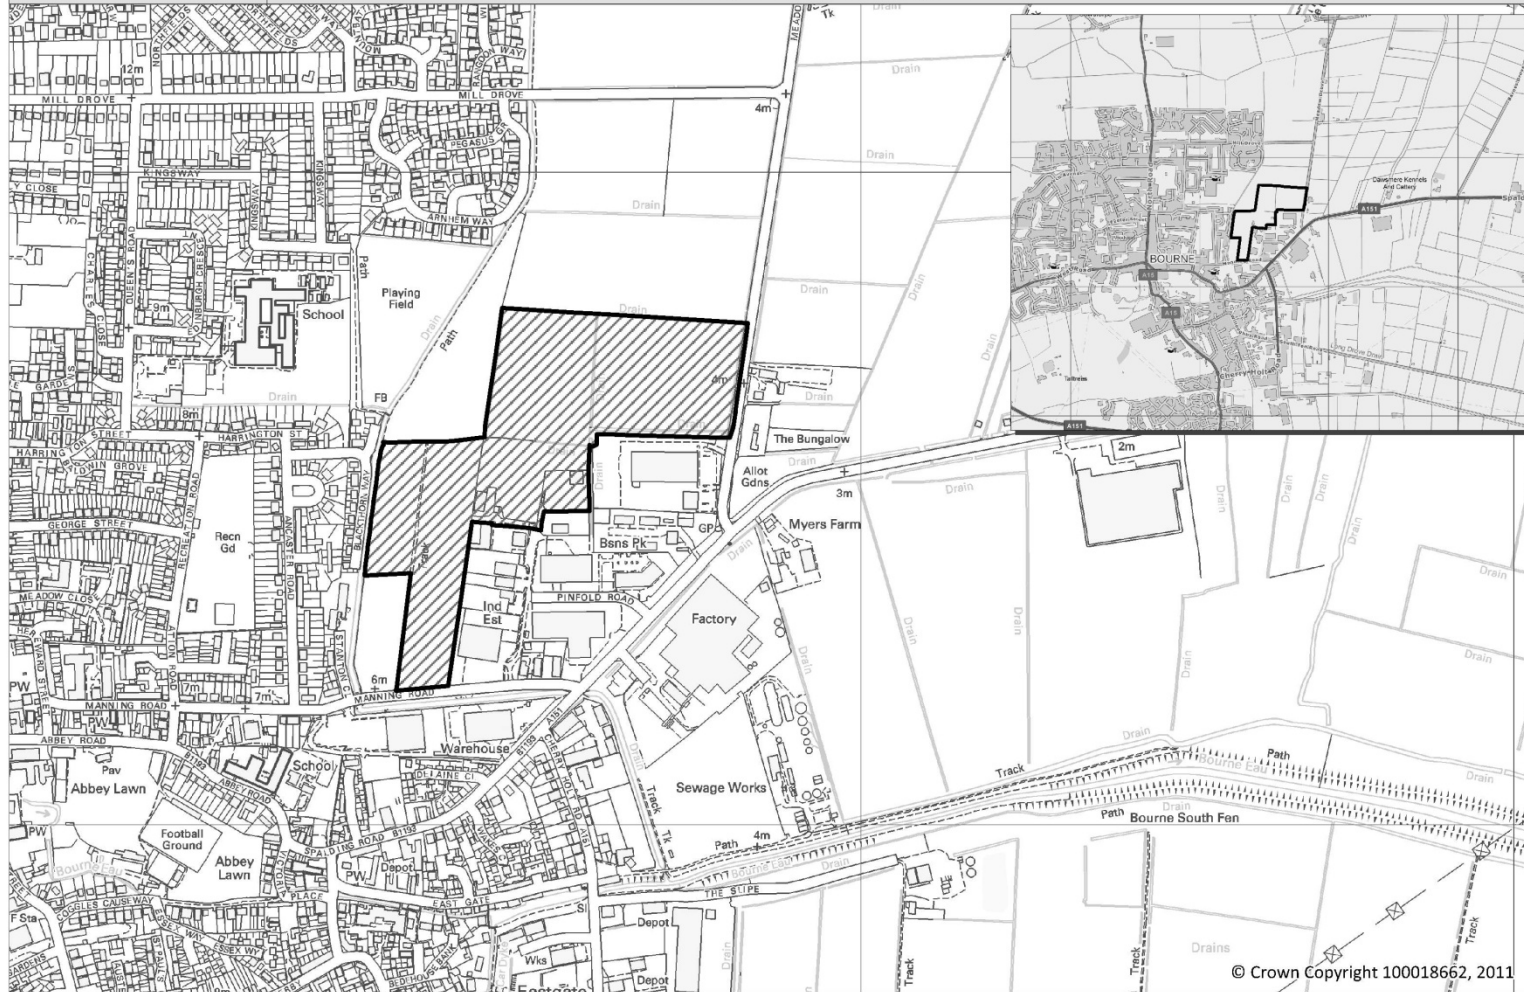

## Appendix 6 : Maps of sites Recommended for Allocation

Site Ref	Location	Page no.
BOUR19	North of Bourne Eau, East of Carr Dyke	10
BOUR32	Land south of West Road, North of Elsea Park	11
BOUR23-25	Land between Carr Dyke and Meadow Drove, North of Manning Road	12
BOUR20	In South Fen area, off The Slipe Bourne	9
BOUR 12&11	Land south of Tunnel Bank	8
STAM01 &02	Land between Empingham Road and Tinwell Road	18
STAM09&10	Land South of Uffington Road incorporating former sewage works	19
STAM05	Stamford AFC, Kettering Road	14
STAM08	Off Barnack Road, Stamford	13
ADD39	land r/o Belvoir Close	16
ADD42	Land Adjacent to Kettering Road, Stamford	15
ADD41	land off Priory Road	17
ADD38	land to East of Tesco Superstore, Godsey Lane, MD	24
ADD44	Land North of Towngate East	23
DEEP02	Land West of Linchfield Road	22
MDEEP14	East of Northfields Industrial Estate, Market Deep	21
DEEP07	Land at Spalding Road/Broadgate Lane	20
ADD8	land west of Chilvers Close & The Drift, Barrowby	2
COL4a	Site off Bridge End Road, Colsterworth	4
ADD15a	land between Bourne Road & Swinstead Road Corby Glen	3
GGON08a	Land East of Easthorpe Road, Great Gonerby	5
HARL06	Adj doctors surgery, Swinehill, Harlaxton	6
LB02a	Land at Main Road, Long Bennington	7

**Proposed Allocation** ADD15a - land between Bourne Road & Swinstead Road, adjacent

© Crown Copyright 100018662, 2011

**Proposed Allocation COL4a - Site off Bridge End Road**

Proposed Allocation GGON08 - Land East of Eastthorpe Road

**Proposed Allocation HARL06 - Adj doctors surgery, Swinehill**

Proposed Allocation LB02a - Land at Main Road

**Proposed Allocation Land south of Tunnel Bank**

Proposed Allocation BOUR19 - North of Bourne Eau, east of Car Dyke, Bourne

© Crown Copyright 100018662, 2011

**Proposed Allocation** BOUR32 - Land South of West Road - Part of Elsea Park

**Proposed Allocation** Land between Carr Dyke and Meadow Drive, North of Manning Road

Proposed Allocation STAM08 - Off Barnack Road, Stamford